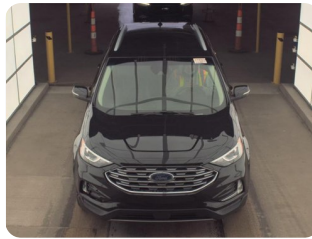

2020 Ford Edge

Vehicle Specifications:

year / make / model
2020 Ford Edge

trim
Sel

VIN
2FMPK4J94LBA26208

stock number
39497

mileage
106,535

body style
Sport Utility

exterior color
AGATE BLACK METALLIC

interior color
EBONY ACTIVEX SEAT MATERIAL

engine
2 L 4cyl 250 HP

drive train
AWD

transmission
8-speed automatic

city MPG / highway MPG
21 / 28

Vehicle Selling Price:

$16,881

Dealer Information:

R&B Car Company Warsaw

2105 Biomet Dr
Warsaw, Indiana 46582

Telephone Number
(574) 566-0504

Website Address
<https://rbcarcompany.com>

New Arrival-Call/Text to Request More Info

Vehicle Options Overview:

Technology and Telematics

- Smart device integration
- Internet access
- Integrated navigation
- Handsfree
- Real time traffic
- Mobile app access

Safety and Security

- Pedestrian detection
- Forward collision warning
- Autonomous cruise control
- Rear camera
- Lane departure
- Brake assist system

Convenience

- Adaptive cruise control
- Cruise control
- Rear cargo door
- Keyfob remote start
- Wireless device charging
- Keyfob window controls

Comfort

- Heated steering wheel
- Heated front seats
- Front seat upholstery
- Power driver seat controls
- Dual-zone front climate control
- Voice activated climate control

In-car Entertainment

- Primary display touchscreen
- Wireless streaming
- External memory
- Voice activated audio
- Radio
- Primary display size

Powertrain and Mechanical

- 4WD type
- Engine Short
- Engine
- Start-stop engine
- Compressor
- Selectable mode transmission