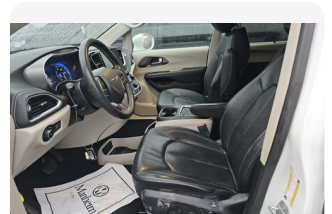

2022 Chrysler Pacifica

Vehicle Specifications:

year / make / model

2022 Chrysler Pacifica

trim

Touring L

VIN

2C4RC1BG7NR149761

stock number

39750

mileage

149,204

body style

Passenger Van

exterior color

Bright White Clearcoat

interior color

Black/Alloy/Black

engine

3.6L V6 287 HP

drive train

FWD

transmission

9-Speed Automatic

city MPG / highway MPG

19 / 28

Vehicle Selling Price:

$14,383

Dealer Information:

R&B Car Company Warsaw

2105 Biomet Dr
Warsaw, Indiana 46582

Telephone Number
(574) 566-0504

Website Address
<https://rbcarcompany.com>

New Arrival-Call/Text to Request More Info

Vehicle Options Overview:

Safety and Security

- Blind spot
- Pedestrian detection
- Forward collision warning
- Rear camera
- Lane departure
- Rear collision warning

Technology and Telematics

- Smart device integration
- USB ports
- Handsfree

In-car Entertainment

- Primary display size
- Primary display touchscreen
- Wireless streaming
- Noise cancellation
- External memory
- Radio

Convenience

- Adaptive cruise control
- Cruise control
- Rear cargo door
- Keyfob remote start
- Ignition type
- Fob engine controls

Comfort

- Heated steering wheel
- Heated front seats
- Front seat upholstery
- Third-row seat fixed or removable
- Power driver seat controls
- Folding second-row seats

Powertrain and Mechanical

- Engine Short
- Engine
- Start-stop engine
- Transmission electronic control
- Transmission Type
- Transmission