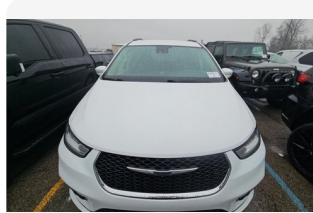

2022 Chrysler Pacifica

Vehicle Specifications:

year / make / model

2022 Chrysler Pacifica

trim

Touring L

VIN

2C4RC1BG7NR149761

stock number

39750

mileage

149,204

body style

Passenger Van

exterior color

Bright White Clearcoat

interior color

Black/Alloy/Black

engine

3.6L V6 287 HP

drive train

FWD

transmission

9-Speed Automatic

city MPG / highway MPG

19 / 28

Vehicle Selling Price:

$14,383

Dealer Information:

R&B Car Company Warsaw

2105 Biomet Dr
Warsaw, Indiana 46582

Telephone Number
(574) 566-0504

Website Address
<https://rbcarcompany.com>

New Arrival-Call/Text to Request More Info

Vehicle Options Overview:

Safety and Security

- Blind spot
- Pedestrian detection
- Forward collision warning
- Rear camera
- Lane departure
- Rear collision warning

Technology and Telematics

- Smart device integration
- USB ports
- Handsfree

In-car Entertainment

- Primary display size
- Primary display touchscreen
- Wireless streaming
- Noise cancellation
- External memory
- Radio

Convenience

- Adaptive cruise control
- Cruise control
- Rear cargo door
- Keyfob remote start
- Ignition type
- Fob engine controls

Comfort

- Heated steering wheel
- Heated front seats
- Front seat upholstery
- Third-row seat fixed or removable
- Power driver seat controls
- Folding second-row seats

Powertrain and Mechanical

- Engine Short
- Engine
- Start-stop engine
- Transmission electronic control
- Transmission Type
- Transmission