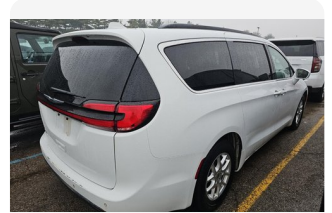

2022 Chrysler Pacifica

Vehicle Specifications:

year / make / model

2022 Chrysler Pacifica

trim

Touring L

VIN

2C4RC1BG7NR149761

stock number

39750

mileage

149,204

body style

Passenger Van

exterior color

Bright White Clearcoat

interior color

Black/Alloy/Black

engine

3.6L V6 287 HP

drive train

FWD

transmission

9-Speed Automatic

city MPG / highway MPG

19 / 28

Vehicle Selling Price:

$14,383

Dealer Information:

R&B Car Company Warsaw

2105 Biomet Dr
Warsaw, Indiana 46582

Telephone Number
(574) 566-0504

Website Address
<https://rbcarcompany.com>

New Arrival-Call/Text to Request More Info

Vehicle Options Overview:

Safety and Security

- Blind spot
- Pedestrian detection
- Forward collision warning
- Rear camera
- Lane departure
- Rear collision warning

Technology and Telematics

- Smart device integration
- USB ports
- Handsfree

In-car Entertainment

- Primary display size
- Primary display touchscreen
- Wireless streaming
- Noise cancellation
- External memory
- Radio

Convenience

- Adaptive cruise control
- Cruise control
- Rear cargo door
- Keyfob remote start
- Ignition type
- Fob engine controls

Comfort

- Heated steering wheel
- Heated front seats
- Front seat upholstery
- Third-row seat fixed or removable
- Power driver seat controls
- Folding second-row seats

Powertrain and Mechanical

- Engine Short
- Engine
- Start-stop engine
- Transmission electronic control
- Transmission Type
- Transmission