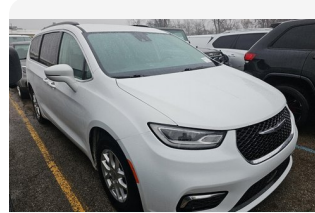

2022 Chrysler Pacifica

Vehicle Specifications:

year / make / model

2022 Chrysler Pacifica

trim

Touring L

VIN

2C4RC1BG7NR149761

stock number

39750

mileage

149,204

body style

Passenger Van

exterior color

Bright White Clearcoat

interior color

Black/Alloy/Black

engine

3.6L V6 287 HP

drive train

FWD

transmission

9-Speed Automatic

city MPG / highway MPG

19 / 28

Vehicle Selling Price:

$14,383

Dealer Information:

R&B Car Company Warsaw

2105 Biomet Dr
Warsaw, Indiana 46582

Telephone Number
(574) 566-0504

Website Address
<https://rbcarcompany.com>

New Arrival-Call/Text to Request More Info

Vehicle Options Overview:

Safety and Security

- Blind spot
- Pedestrian detection
- Forward collision warning
- Rear camera
- Lane departure
- Rear collision warning

Technology and Telematics

- Smart device integration
- USB ports
- Handsfree

In-car Entertainment

- Primary display size
- Primary display touchscreen
- Wireless streaming
- Noise cancellation
- External memory
- Radio

Convenience

- Adaptive cruise control
- Cruise control
- Rear cargo door
- Keyfob remote start
- Ignition type
- Fob engine controls

Comfort

- Heated steering wheel
- Heated front seats
- Front seat upholstery
- Third-row seat fixed or removable
- Power driver seat controls
- Folding second-row seats

Powertrain and Mechanical

- Engine Short
- Engine
- Start-stop engine
- Transmission electronic control
- Transmission Type
- Transmission