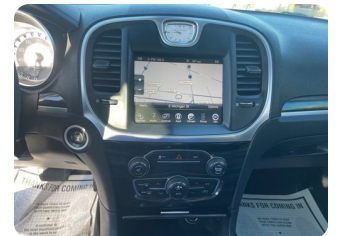

interior color

Black

engine

3.6L V6

drive train

Automatic

transmission

Automatic

www.RBCarCompany.com

Vehicle Options Overview:

Convenience

- Cruise control
- Garage door opener
- Clock
- Compass

Comfort

- Third-row heated seats
- Privacy Glass
- Fog Lights

Exterior and Appearance

- Transparent trailer view
- Dual sunroof