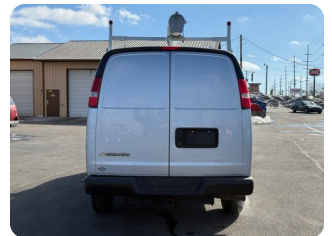

Vehicle Options Overview:

Technology and Telematics

- Internet access
- Handsfree
- Emergency SOS Capable
- App Link Smart device integration
- Turn-by-turn nav

Convenience

- Cruise control
- Ignition type
- Beverage holders
- Trip computer
- Tailgate control
- First-row windows

Powertrain and Mechanical

- Engine Short
- Engine
- Selectable mode transmission
- Transmission electronic control

Safety and Security

- Vehicle tracker
- Immobilizer
- Electronic stability control
- Child door locks
- Number of airbags
- Front impact airbag driver

Comfort

- Steering wheel material
- Steering wheel tilt
- Front seat upholstery
- Climate control
- Split front seats
- Armrests front passenger

Exterior and Appearance

- Paint
- Wheel covers
- Wheels
- Tires
- Towing wiring harness
- Spare tire location